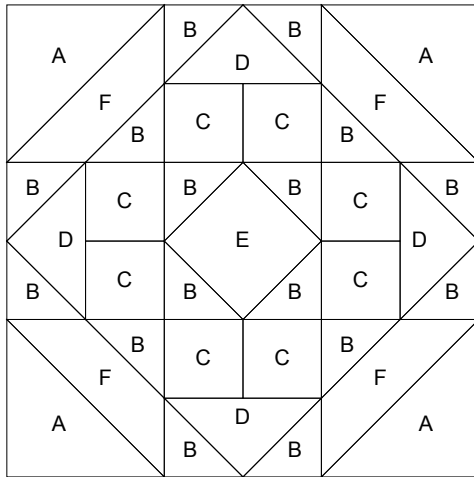

EQ BOM 2011 - March Medley

Key Block (41/100 actual size)

Cutting Diagrams

Patch Count

4 patches

1 patch

4 patches