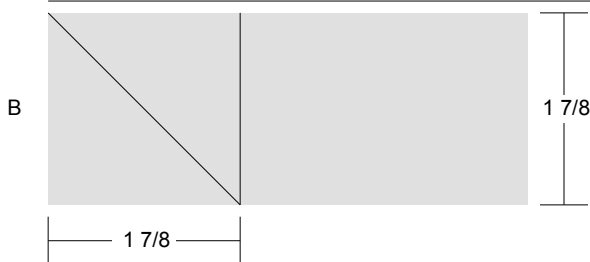

# EQ BOM 2011 - June Jigsaw

Key Block (41/100 actual size)

Cutting Diagrams

2 patches

1 patch