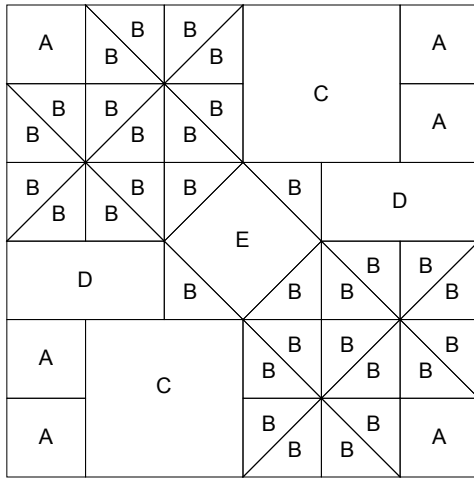

# EQ BOM 2011 - June Jigsaw

Key Block (41/100 actual size)

Cutting Diagrams

2 patches

1 patch