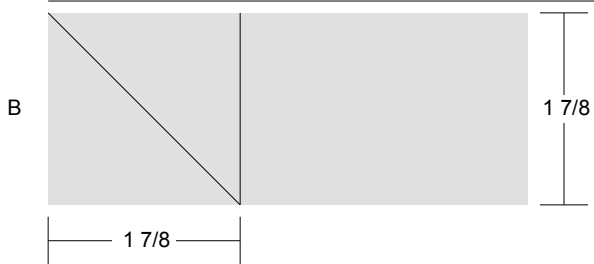

EQ BOM 2011 - June Jigsaw

Key Block (41/100 actual size)

Cutting Diagrams

Patch Count