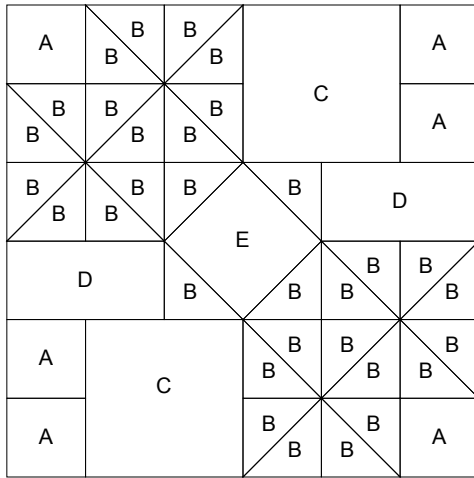

EQ BOM 2011 - June Jigsaw

Key Block (41/100 actual size)

Cutting Diagrams

Patch Count